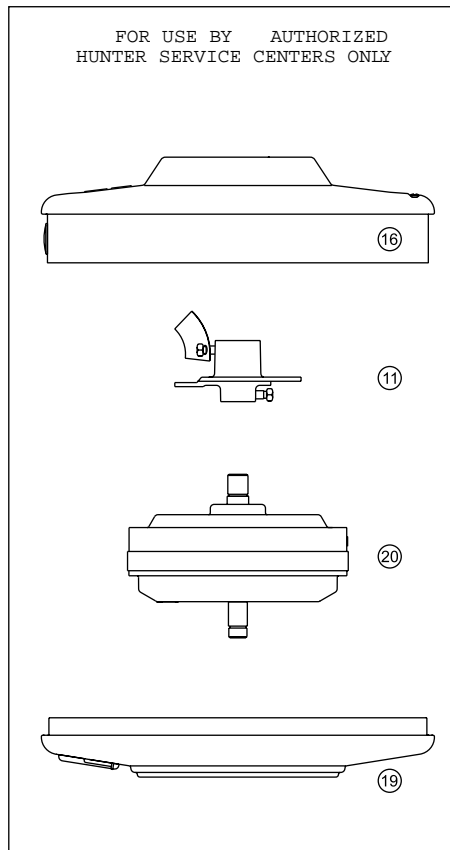

Model Name _____
Catalog No. _____
Serial No. _____
Date Purchased _____
Where Purchased _____

Missing / Broken Parts:
Call 1-888-830-1326

1. **Fan does not work:**
1. Reference the Trouble Shooting guide in your Instruction Manual.
  2. Call your Local Service Center.
  3. Call Technical Support at 901-248-2222.

For additional information on:
Hunter Products • Trouble Shooting
Dealer Location • Service Center Locator
Call 1-800-448-6837
www.hunterfan.com